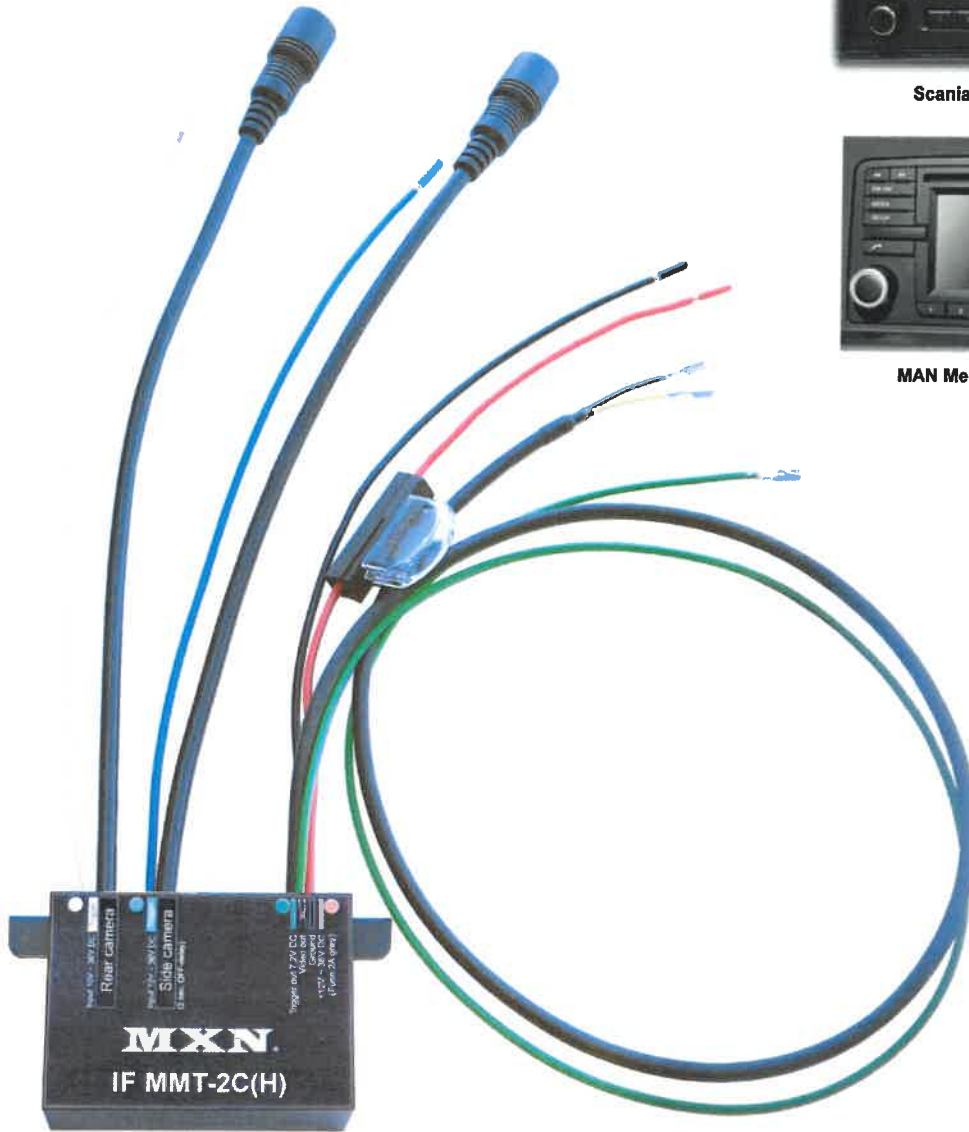

Interface to connect up to 2 pcs MXN camera (with or without motorized shutter) at **MAN MMT, Scania Radio Premium (AUS3) and DAF TNR.**

Scania Premium Radio

MAN Media Truck Advanced

- Power +12V ~ 36V DC
- 2 pcs Trigger IN, 10V ~ 36V DC (Rear & Side)
- Built-in turn signal delay
- 1 pce TRIGGER OUT, 7.5V DC (max. 10mA)
- Status LEDs (for power & trigger status)
- Reverse polarity protected
- External 2A fuse