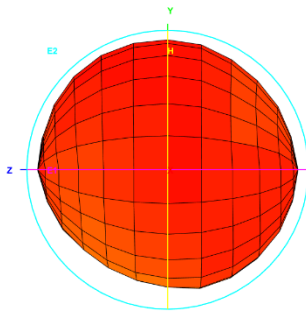

Total_Gain (dBi)

Total_3D_Top View_700MHz

Total_3D_Front View_700MHz

Total_3D_Left View_700MHz

Total_3D_Side View 1_700MHz

Total_3D_Top View_824MHz

Total_3D_Front View_824MHz

Total_3D_Left View_824MHz

Total_3D_Side View 1_824MHz

Total_3D_Top View_960MHz

Total_3D_Front View_960MHz

Total_3D_Left View_960MHz

Total_3D_Side View 1_960MHz

Total_3D_Top View_1.71GHz

Total_3D_Front View_1.71GHz

Total_3D_Left View_1.71GHz