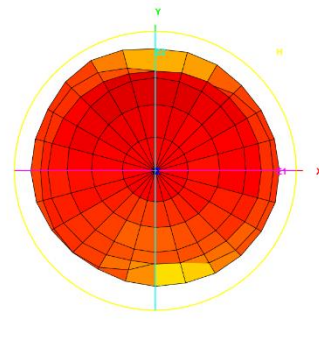

Test Data (Return Loss & VSWR)

Test Photo

3D Test Report

Freq. / Chan.	Color
700MHz	Blue
824MHz	Green
960MHz	Magenta
1.71GHz	Cyan
1.88GHz	Yellow
2.17GHz	Black
2.6GHz	Dark Blue
2.7GHz	Dark Green

Total_Efficiency (%)

Total_3D_Side View_1.71GHz

Total_3D_Top View_1.88GHz

Total_3D_Front View_1.88GHz

Total_3D_Left View_1.88GHz

Total_3D_Side View_1.88GHz

Total_3D_Top View_2.17GHz

Total_3D_Front View_2.17GHz

Total_3D_Left View_2.17GHz

Total_3D_Side View 1_2.17GHz

Total_3D_Top View_2.6GHz

Total_3D_Front View_2.6GHz

Total_3D_Left View_2.6GHz

Total_3D_Side View 1_2.6GHz

Total_3D_Top View_2.7GHz

Total_3D_Front View_2.7GHz

Total_3D_Left View_2.7GHz

Total_3D_Side View 1_2.7GHz