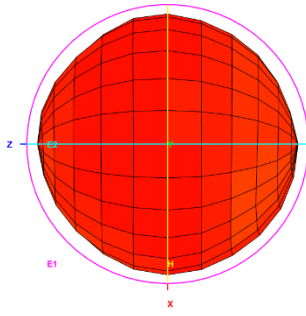

Test Data (Return Loss & VSWR)

Test Photo

3D Test Report

Freq. / Chan.	Color
700MHz	Blue
824MHz	Green
960MHz	Magenta
1.71GHz	Cyan
1.88GHz	Yellow
2.17GHz	Black
2.6GHz	Dark Blue
2.7GHz	Dark Green

Total_Efficiency (%)

Total_Gain (dBi)

Total_3D_Top View_700MHz

Total_3D_Front View_700MHz

Total_3D_Left View_700MHz

Total_3D_Side View 1_700MHz

Total_3D_Top View_824MHz

Total_3D_Front View_824MHz

Total_3D_Left View_824MHz

Total_3D_Side View 1_824MHz

Total_3D_Top View_960MHz

Total_3D_Front View_960MHz

Total_3D_Left View_960MHz

Total_3D_Side View 1_960MHz

Total_3D_Top View_1.71GHz

Total_3D_Front View_1.71GHz

Total_3D_Left View_1.71GHz

Total_3D_Side View_1.71GHz

Total_3D_Top View_1.88GHz

Total_3D_Front View_1.88GHz

Total_3D_Left View_1.88GHz

Total_3D_Side View_1.88GHz

Total_3D_Top View_2.17GHz

Total_3D_Front View_2.17GHz

Total_3D_Left View_2.17GHz