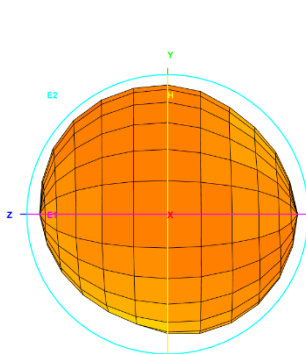

Total_Gain (dBi)

Total_3D_Top View_700MHz

Total_3D_Front View_700MHz

Total_3D_Left View_700MHz

Total_3D_Side View 1_700MHz

Total_3D_Top View_824MHz

Total_3D_Front View_824MHz

Total_3D_Left View_824MHz

Total_3D_Side View 1_824MHz

Total_3D_Top View_960MHz

Total_3D_Front View_960MHz

Total_3D_Left View_960MHz

Total_3D_Side View 1_960MHz

Total_3D_Top View_1.71GHz

Total_3D_Front View_1.71GHz

Total_3D_Left View_1.71GHz

Total_3D_Side View_1.71GHz

Total_3D_Top View_1.88GHz

Total_3D_Front View_1.88GHz

Total_3D_Left View_1.88GHz

Total_3D_Side View_1.88GHz

Total_3D_Top View_2.17GHz

Total_3D_Front View_2.17GHz

Total_3D_Left View_2.17GHz