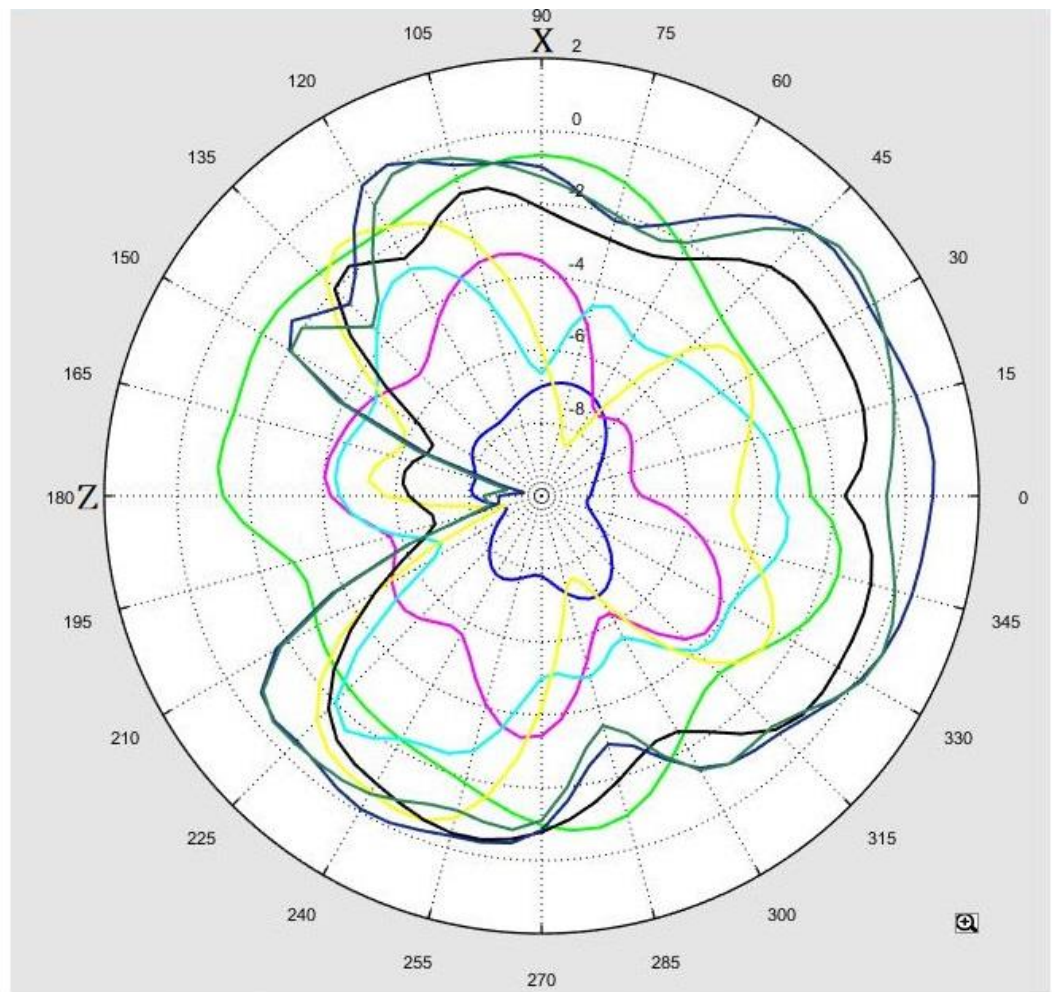

Specification

1. Part number: 202-912

2. Frequency: 700~2700 MHz

3. Connector & Cable: MCX M RA & RG316/U

✧RoHS Compliant

Frequency (MHz)	Return Loss (dB)	VSWR	Efficiency (%)	GAIN (dB)
700	-6.04	2.99	15.78	-5.94
824	-11.16	1.74	62.09	0.16
960	-6.85	2.68	32.28	-1.36
1710	-9.11	2.08	37.07	0.49
1880	-12.43	1.67	54.83	3.59
2170	-16.44	1.36	55.72	2.27
2600	-21.28	1.19	60.81	2.47
2700	-15.96	1.36	61.66	2.95

Test Data (Return Loss & VSWR)

Test Photo

3D Test Report

Freq. / Chan.	Color
700MHz	Blue
824MHz	Green
960MHz	Magenta
1.71GHz	Cyan
1.88GHz	Yellow
2.17GHz	Black
2.6GHz	Dark Blue
2.7GHz	Dark Green

Total_Efficiency (%)

Total_Gain (dBi)

Total_3D_Top View_700MHz

Total_3D_Front View_700MHz

Total_3D_Left View_700MHz

Total_3D_Side View 1_700MHz

Total_3D_Top View_824MHz

Total_3D_Front View_824MHz

Total_3D_Left View_824MHz

Total_3D_Side View 1_824MHz

Total_3D_Top View_960MHz

Total_3D_Front View_960MHz

Total_3D_Left View_960MHz

Total_3D_Side View 1_960MHz

Total_3D_Top View_1.71GHz

Total_3D_Front View_1.71GHz

Total_3D_Left View_1.71GHz