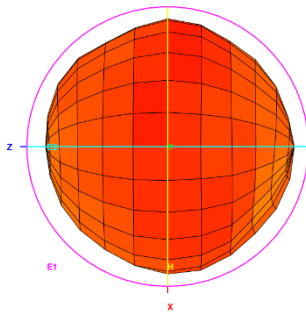

Test Data (Return Loss & VSWR)

Test Photo

3D Test Report

Freq. / Chan.	Color
700MHz	Blue
824MHz	Green
960MHz	Magenta
1.71GHz	Cyan
1.88GHz	Yellow
2.17GHz	Black
2.6GHz	Dark Blue
2.7GHz	Dark Green

Total_Efficiency (%)

Total_Gain (dBi)

Total_3D_Top View_700MHz

Total_3D_Front View_700MHz

Total_3D_Left View_700MHz

Total_3D_Side View 1_700MHz

Total_3D_Top View_824MHz

Total_3D_Front View_824MHz

Total_3D_Left View_824MHz

Total_3D_Side View 1_824MHz

Total_3D_Top View_960MHz

Total_3D_Front View_960MHz

Total_3D_Left View_960MHz

Total_3D_Side View 1_960MHz

Total_3D_Top View_1.71GHz

Total_3D_Front View_1.71GHz

Total_3D_Left View_1.71GHz

Total_3D_Side View_1.71GHz

Total_3D_Top View_1.88GHz

Total_3D_Front View_1.88GHz

Total_3D_Left View_1.88GHz

Total_3D_Side View_1.88GHz

Total_3D_Top View_2.17GHz

Total_3D_Front View_2.17GHz

Total_3D_Left View_2.17GHz