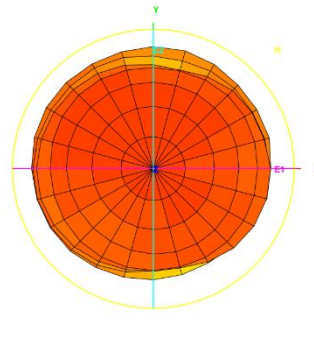

Test Data (Return Loss & VSWR)

Test Photo

3D Test Report

Freq. / Chan.	Color
700MHz	Blue
824MHz	Green
960MHz	Magenta
1.71GHz	Cyan
1.88GHz	Yellow
2.17GHz	Black
2.6GHz	Dark Blue
2.7GHz	Dark Green

Total_Efficiency (%)

Total_3D_Side View 1_824MHz

Total_3D_Top View_960MHz

Total_3D_Front View_960MHz

Total_3D_Left View_960MHz

Total_3D_Side View 1_960MHz

Total_3D_Top View_1.71GHz

Total_3D_Front View_1.71GHz

Total_3D_Left View_1.71GHz

Total_3D_Side View_1.71GHz

Total_3D_Top View_1.88GHz

Total_3D_Front View_1.88GHz

Total_3D_Left View_1.88GHz

Total_3D_Side View_1.88GHz

Total_3D_Top View_2.17GHz

Total_3D_Front View_2.17GHz

Total_3D_Left View_2.17GHz

Total_3D_Side View 1_2.17GHz

Total_3D_Top View_2.6GHz

Total_3D_Front View_2.6GHz

Total_3D_Left View_2.6GHz

Total_3D_Side View 1_2.6GHz

Total_3D_Top View_2.7GHz

Total_3D_Front View_2.7GHz

Total_3D_Left View_2.7GHz