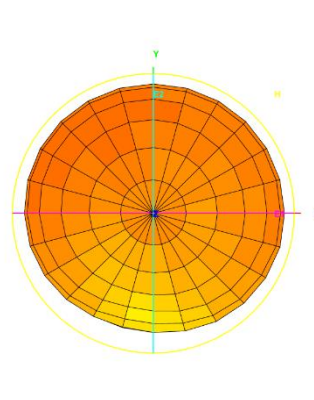

Specification

1. Part number: 202-912

2. Frequency: 700~2700 MHz

3. Connector & Cable: MCX M RA & RG316/U

✧RoHS Compliant

Frequency (MHz)	Return Loss (dB)	VSWR	Efficiency (%)	GAIN (dB)
700	-6.04	2.99	15.78	-5.94
824	-11.16	1.74	62.09	0.16
960	-6.85	2.68	32.28	-1.36
1710	-9.11	2.08	37.07	0.49
1880	-12.43	1.67	54.83	3.59
2170	-16.44	1.36	55.72	2.27
2600	-21.28	1.19	60.81	2.47
2700	-15.96	1.36	61.66	2.95

Test Data (Return Loss & VSWR)

Test Photo

3D Test Report

Freq. / Chan.	Color
700MHz	Blue
824MHz	Green
960MHz	Magenta
1.71GHz	Cyan
1.88GHz	Yellow
2.17GHz	Black
2.6GHz	Dark Blue
2.7GHz	Dark Green

Total_Efficiency (%)

Total_Gain (dBi)

Total_3D_Top View_700MHz

Total_3D_Front View_700MHz

Total_3D_Left View_700MHz

Total_3D_Side View 1_700MHz

Total_3D_Top View_824MHz

Total_3D_Front View_824MHz

Total_3D_Left View_824MHz

Total_3D_Side View 1_824MHz

Total_3D_Top View_960MHz

Total_3D_Front View_960MHz

Total_3D_Left View_960MHz

Total_3D_Side View 1_960MHz

Total_3D_Top View_1.71GHz

Total_3D_Front View_1.71GHz

Total_3D_Left View_1.71GHz