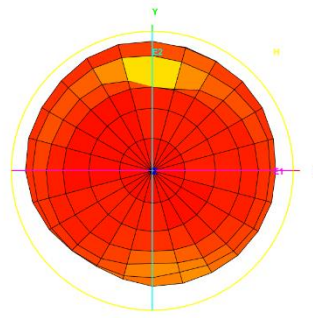

Test Data (Return Loss & VSWR)

Test Photo

3D Test Report

Freq. / Chan.	Color
700MHz	Blue
824MHz	Green
960MHz	Magenta
1.71GHz	Cyan
1.88GHz	Yellow
2.17GHz	Black
2.6GHz	Dark Blue
2.7GHz	Dark Green

Total_Efficiency (%)

Total_3D_Side View 1_824MHz

Total_3D_Top View_960MHz

Total_3D_Front View_960MHz

Total_3D_Left View_960MHz

Total_3D_Side View 1_960MHz

Total_3D_Top View_1.71GHz

Total_3D_Front View_1.71GHz

Total_3D_Left View_1.71GHz

Total_3D_Side View_1.71GHz

Total_3D_Top View_1.88GHz

Total_3D_Front View_1.88GHz

Total_3D_Left View_1.88GHz

Total_3D_Side View_1.88GHz

Total_3D_Top View_2.17GHz

Total_3D_Front View_2.17GHz

Total_3D_Left View_2.17GHz

Total_3D_Side View 1_2.17GHz

Total_3D_Top View_2.6GHz

Total_3D_Front View_2.6GHz

Total_3D_Left View_2.6GHz

Total_3D_Side View 1_2.6GHz

Total_3D_Top View_2.7GHz

Total_3D_Front View_2.7GHz

Total_3D_Left View_2.7GHz