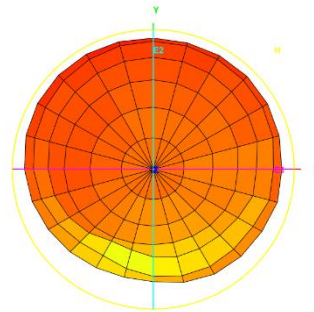

Test Data (Return Loss & VSWR)

Test Photo

3D Test Report

Freq. / Chan.	Color
700MHz	Blue
824MHz	Green
960MHz	Magenta
1.71GHz	Cyan
1.88GHz	Yellow
2.17GHz	Black
2.6GHz	Dark Blue
2.7GHz	Dark Green

Total_Efficiency (%)

Total_Gain (dBi)

Total_3D_Top View_700MHz

Total_3D_Front View_700MHz

Total_3D_Left View_700MHz

Total_3D_Side View 1_700MHz

Total_3D_Top View_824MHz

Total_3D_Front View_824MHz

Total_3D_Left View_824MHz

Total_3D_Side View 1_824MHz

Total_3D_Top View_960MHz

Total_3D_Front View_960MHz

Total_3D_Left View_960MHz

Total_3D_Side View 1_960MHz

Total_3D_Top View_1.71GHz

Total_3D_Front View_1.71GHz

Total_3D_Left View_1.71GHz

Total_3D_Side View_1.71GHz

Total_3D_Top View_1.88GHz

Total_3D_Front View_1.88GHz

Total_3D_Left View_1.88GHz

Total_3D_Side View_1.88GHz

Total_3D_Top View_2.17GHz

Total_3D_Front View_2.17GHz

Total_3D_Left View_2.17GHz