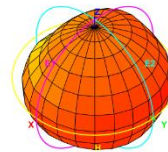

Test Data (Return Loss & VSWR)

Test Photo

3D Test Report

Freq. / Chan.	Color
700MHz	Blue
824MHz	Green
960MHz	Magenta
1.71GHz	Cyan
1.88GHz	Yellow
2.17GHz	Black
2.6GHz	Dark Blue
2.7GHz	Dark Green

Total_Efficiency (%)

Total_3D_Side View 1_824MHz

Total_3D_Top View_960MHz

Total_3D_Front View_960MHz

Total_3D_Left View_960MHz

Total_3D_Side View 1_960MHz

Total_3D_Top View_1.71GHz

Total_3D_Front View_1.71GHz

Total_3D_Left View_1.71GHz

Total_3D_Side View_1.71GHz

Total_3D_Top View_1.88GHz

Total_3D_Front View_1.88GHz

Total_3D_Left View_1.88GHz

Total_3D_Side View_1.88GHz

Total_3D_Top View_2.17GHz

Total_3D_Front View_2.17GHz

Total_3D_Left View_2.17GHz

Total_3D_Side View 1_2.17GHz

Total_3D_Top View_2.6GHz

Total_3D_Front View_2.6GHz

Total_3D_Left View_2.6GHz

Total_3D_Side View 1_2.6GHz

Total_3D_Top View_2.7GHz

Total_3D_Front View_2.7GHz

Total_3D_Left View_2.7GHz