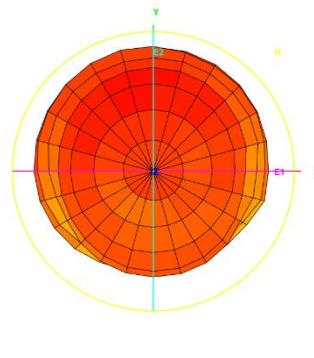

Test Data (Return Loss & VSWR)

Test Photo

3D Test Report

Freq. / Chan.	Color
700MHz	Blue
824MHz	Green
960MHz	Magenta
1.71GHz	Cyan
1.88GHz	Yellow
2.17GHz	Black
2.6GHz	Dark Blue
2.7GHz	Dark Green

Total_Efficiency (%)

Total_3D_Side View 1_824MHz

Total_3D_Top View_960MHz

Total_3D_Front View_960MHz

Total_3D_Left View_960MHz

Total_3D_Side View 1_960MHz

Total_3D_Top View_1.71GHz

Total_3D_Front View_1.71GHz

Total_3D_Left View_1.71GHz

Total_3D_Side View_1.71GHz

Total_3D_Top View_1.88GHz

Total_3D_Front View_1.88GHz

Total_3D_Left View_1.88GHz

Total_3D_Side View_1.88GHz

Total_3D_Top View_2.17GHz

Total_3D_Front View_2.17GHz

Total_3D_Left View_2.17GHz

Total_3D_Side View 1_2.17GHz

Total_3D_Top View_2.6GHz

Total_3D_Front View_2.6GHz

Total_3D_Left View_2.6GHz

Total_3D_Side View 1_2.6GHz

Total_3D_Top View_2.7GHz

Total_3D_Front View_2.7GHz

Total_3D_Left View_2.7GHz