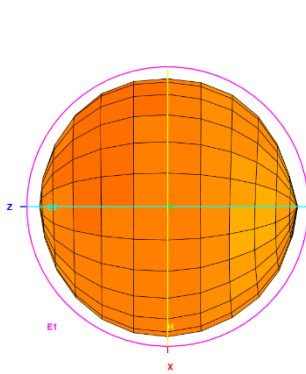

Total_3D_Top View_700MHz