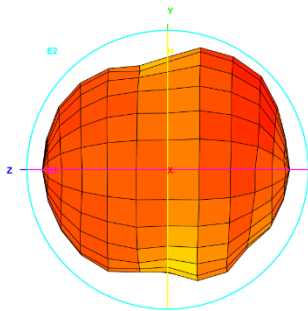

Total_3D_Side View 1_824MHz

Total_3D_Top View_960MHz

Total_3D_Front View_960MHz

Total_3D_Left View_960MHz

Total_3D_Side View 1_960MHz

Total_3D_Top View_1.71GHz

Total_3D_Front View_1.71GHz

Total_3D_Left View_1.71GHz

Total_3D_Side View_1.71GHz

Total_3D_Top View_1.88GHz

Total_3D_Front View_1.88GHz

Total_3D_Left View_1.88GHz

Total_3D_Side View_1.88GHz

Total_3D_Top View_2.17GHz

Total_3D_Front View_2.17GHz

Total_3D_Left View_2.17GHz