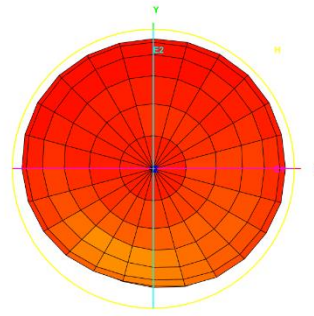

Test Data (Return Loss & VSWR)

Test Photo

3D Test Report

Freq. / Chan.	Color
700MHz	Blue
824MHz	Green
960MHz	Magenta
1.71GHz	Cyan
1.88GHz	Yellow
2.17GHz	Black
2.6GHz	Dark Blue
2.7GHz	Dark Green

Total_Efficiency (%)

Total_Gain (dBi)

Total_3D_Top View_700MHz

Total_3D_Front View_700MHz

Total_3D_Left View_700MHz

Total_3D_Side View 1_700MHz

Total_3D_Top View_824MHz

Total_3D_Front View_824MHz

Total_3D_Left View_824MHz

Total_3D_Side View 1_824MHz

Total_3D_Top View_960MHz

Total_3D_Front View_960MHz

Total_3D_Left View_960MHz

Total_3D_Side View 1_960MHz

Total_3D_Top View_1.71GHz

Total_3D_Front View_1.71GHz

Total_3D_Left View_1.71GHz

Total_3D_Side View_1.71GHz

Total_3D_Top View_1.88GHz

Total_3D_Front View_1.88GHz

Total_3D_Left View_1.88GHz

Total_3D_Side View_1.88GHz

Total_3D_Top View_2.17GHz

Total_3D_Front View_2.17GHz

Total_3D_Left View_2.17GHz