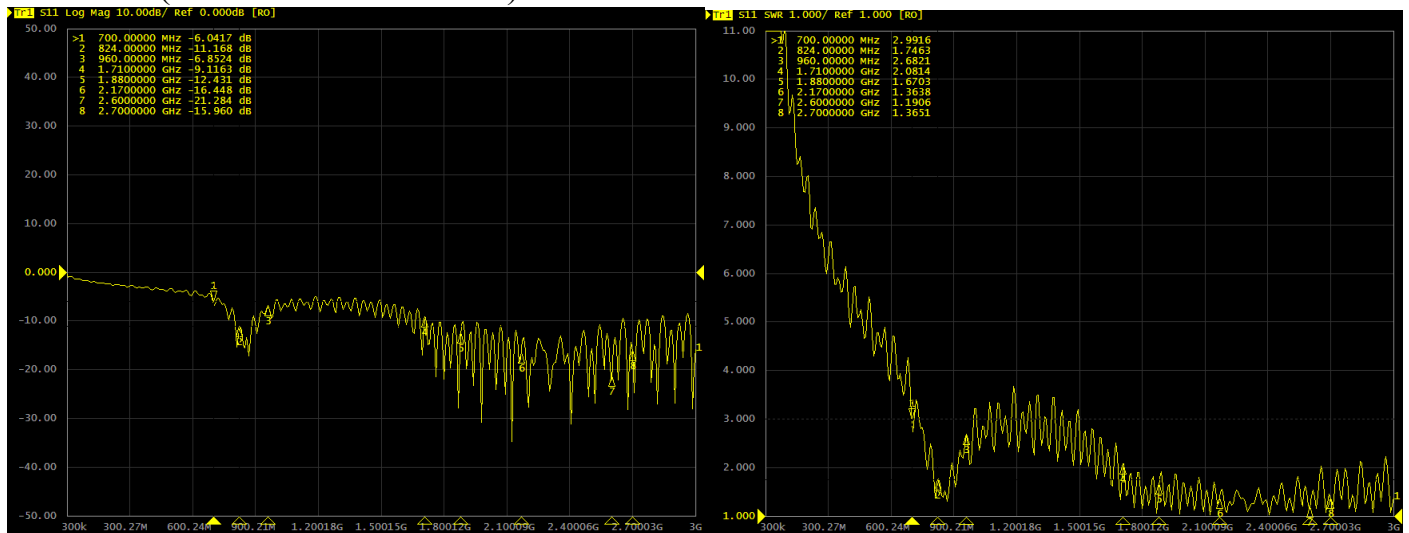

Specification

1. Part number: 202-912

2. Frequency: 700~2700 MHz

3. Connector & Cable: MCX M RA & RG316/U

✧RoHS Compliant

Frequency (MHz)	Return Loss (dB)	VSWR	Efficiency (%)	GAIN (dB)
700	-6.04	2.99	15.78	-5.94
824	-11.16	1.74	62.09	0.16
960	-6.85	2.68	32.28	-1.36
1710	-9.11	2.08	37.07	0.49
1880	-12.43	1.67	54.83	3.59
2170	-16.44	1.36	55.72	2.27
2600	-21.28	1.19	60.81	2.47
2700	-15.96	1.36	61.66	2.95

Test Data (Return Loss & VSWR)

Test Photo

3D Test Report

Freq. / Chan.	Color
700MHz	Blue
824MHz	Green
960MHz	Magenta
1.71GHz	Cyan
1.88GHz	Yellow
2.17GHz	Black
2.6GHz	Dark Blue
2.7GHz	Dark Green

Total_Efficiency (%)

Total_Gain (dBi)

Total_3D_Top View_700MHz

Total_3D_Front View_700MHz

Total_3D_Left View_700MHz

Total_3D_Side View 1_700MHz

Total_3D_Top View_824MHz

Total_3D_Front View_824MHz

Total_3D_Left View_824MHz

Total_3D_Side View 1_824MHz

Total_3D_Top View_960MHz

Total_3D_Front View_960MHz

Total_3D_Left View_960MHz

Total_3D_Side View 1_960MHz

Total_3D_Top View_1.71GHz

Total_3D_Front View_1.71GHz

Total_3D_Left View_1.71GHz