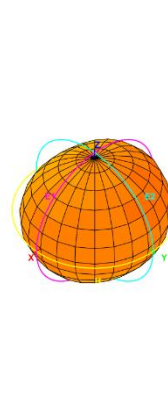

Test Data (Return Loss & VSWR)

Test Photo

3D Test Report

Freq. / Chan.	Color
700MHz	Blue
824MHz	Green
960MHz	Magenta
1.71GHz	Cyan
1.88GHz	Yellow
2.17GHz	Black
2.6GHz	Dark Blue
2.7GHz	Dark Green

Total_Efficiency (%)

Total_Gain (dBi)

Total_3D_Top View_700MHz

Total_3D_Front View_700MHz

Total_3D_Left View_700MHz

Total_3D_Side View 1_700MHz

Total_3D_Top View_824MHz

Total_3D_Front View_824MHz

Total_3D_Left View_824MHz

Total_3D_Side View 1_824MHz

Total_3D_Top View_960MHz

Total_3D_Front View_960MHz

Total_3D_Left View_960MHz

Total_3D_Side View 1_960MHz

Total_3D_Top View_1.71GHz

Total_3D_Front View_1.71GHz

Total_3D_Left View_1.71GHz

Total_3D_Side View_1.71GHz

Total_3D_Top View_1.88GHz

Total_3D_Front View_1.88GHz

Total_3D_Left View_1.88GHz

Total_3D_Side View_1.88GHz

Total_3D_Top View_2.17GHz

Total_3D_Front View_2.17GHz

Total_3D_Left View_2.17GHz