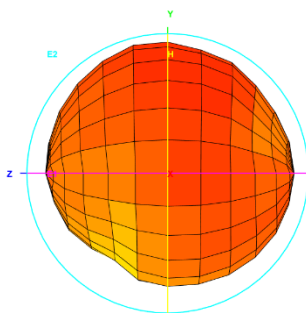

Total_3D_Side View 1_824MHz

Total_3D_Top View_960MHz

Total_3D_Front View_960MHz

Total_3D_Left View_960MHz

Total_3D_Side View 1_960MHz

Total_3D_Top View_1.71GHz

Total_3D_Front View_1.71GHz

Total_3D_Left View_1.71GHz

Total_3D_Side View_1.71GHz

Total_3D_Top View_1.88GHz

Total_3D_Front View_1.88GHz

Total_3D_Left View_1.88GHz

Total_3D_Side View_1.88GHz

Total_3D_Top View_2.17GHz

Total_3D_Front View_2.17GHz

Total_3D_Left View_2.17GHz