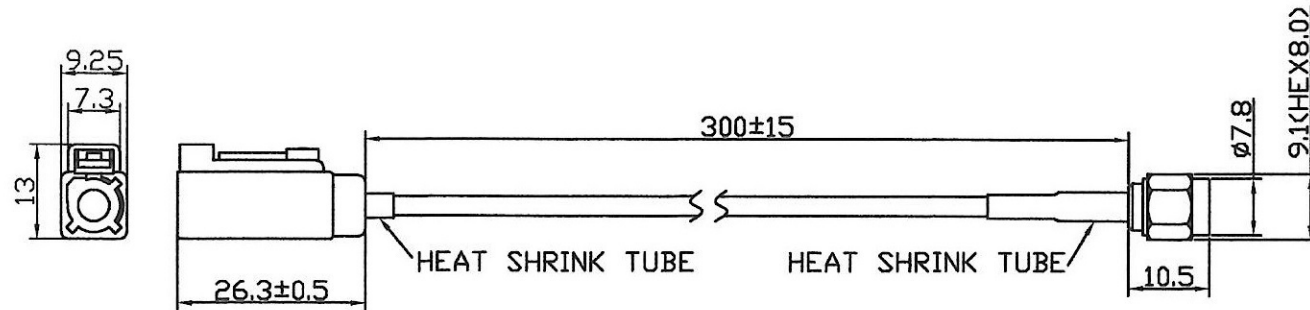

Cable	RG316/U
OD	ø2.6±0.1mm
Cover	Black
FAKRA Z F	Water blue
SMA M	Gold-plated

ROHS

ISO 9001
ISO 14001

Material:		Treatment:		TRANSVOICE			
Drawer	Design	Approv	Tolerance	Unit: mm		TITLE	FAKRA Z F+316/U+SMA M
108.4.72		108.4.72	X=±0.5 X=±0.2 XX=±0.1 XXX=±0.05	Ver: A	Scale 1:1	Model NO	201-430
Part NO	DESCRIPTION	MATERIAL / FINISH	Q'TY	File NO: QR0402	Drawing NO	100-27001-0131	
CX-FAK316SMA-2092D							