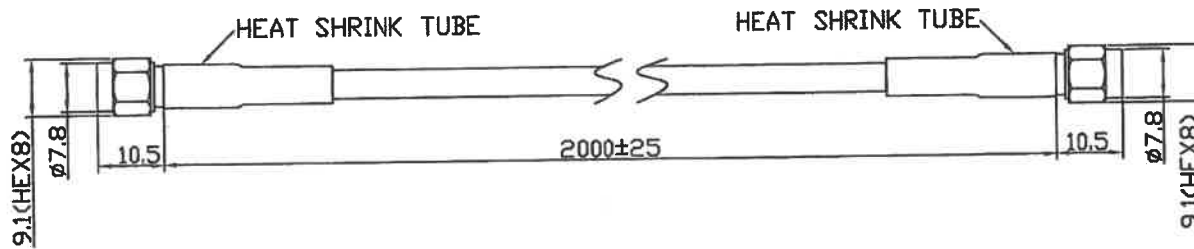

Cable	FT-200
OD	ø5.0±0.1mm
Cover	Black
SMA M	Gold-plated

ROHS

ISO 9001
ISO 14001

Material:				Treatment:		TRANSVOICE					
NO	DESCRIPTION	MATERIAL / FINISH	Q'TY	Drawer	Design	Apov	Tolerance	Unit: mm		TITLE	SMA M+FT-200+SMA M
Part NO	CX-SMA200SMA-1955D						X=±0.5 Y=±0.2 Z=±0.1 XXX=±0.05	Ver: A	Scale 1:1	Model NO	201-254
								File NO: QR0402		Drawing NO	100-27001-057