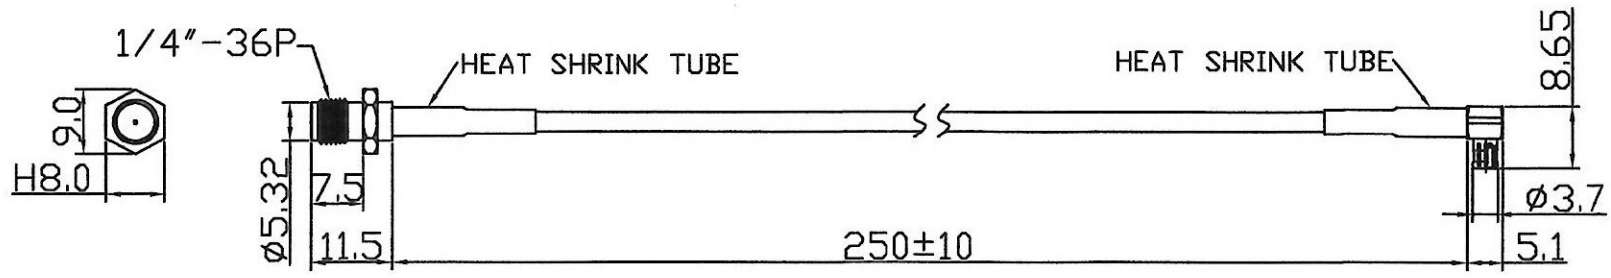

Cable	RG316/U
OD	ø2.7±0.15mm
Cover	Black
SMA F B Type	Gold-plated
MCX M RA	Gold-plated

ROHS

ISO 9001
ISO 14001

Material:		Treatment:		TRANSVOICE			
Drawer	Design	Aprov	Tolerance	Unit: mm		TITLE	SMA F B +316U+MCX M RA
109.1.3		1.6	X=±0.5	Ver: A	Scale 1:1	Model NO	201-247
109.1.3		1.6	X=±0.2	File NO: QR0402		Drawing NO	100-27001-107
Part NO	CX-SMA316MCX-2199D		XXX=±0.1				
			XXX=±0.05				