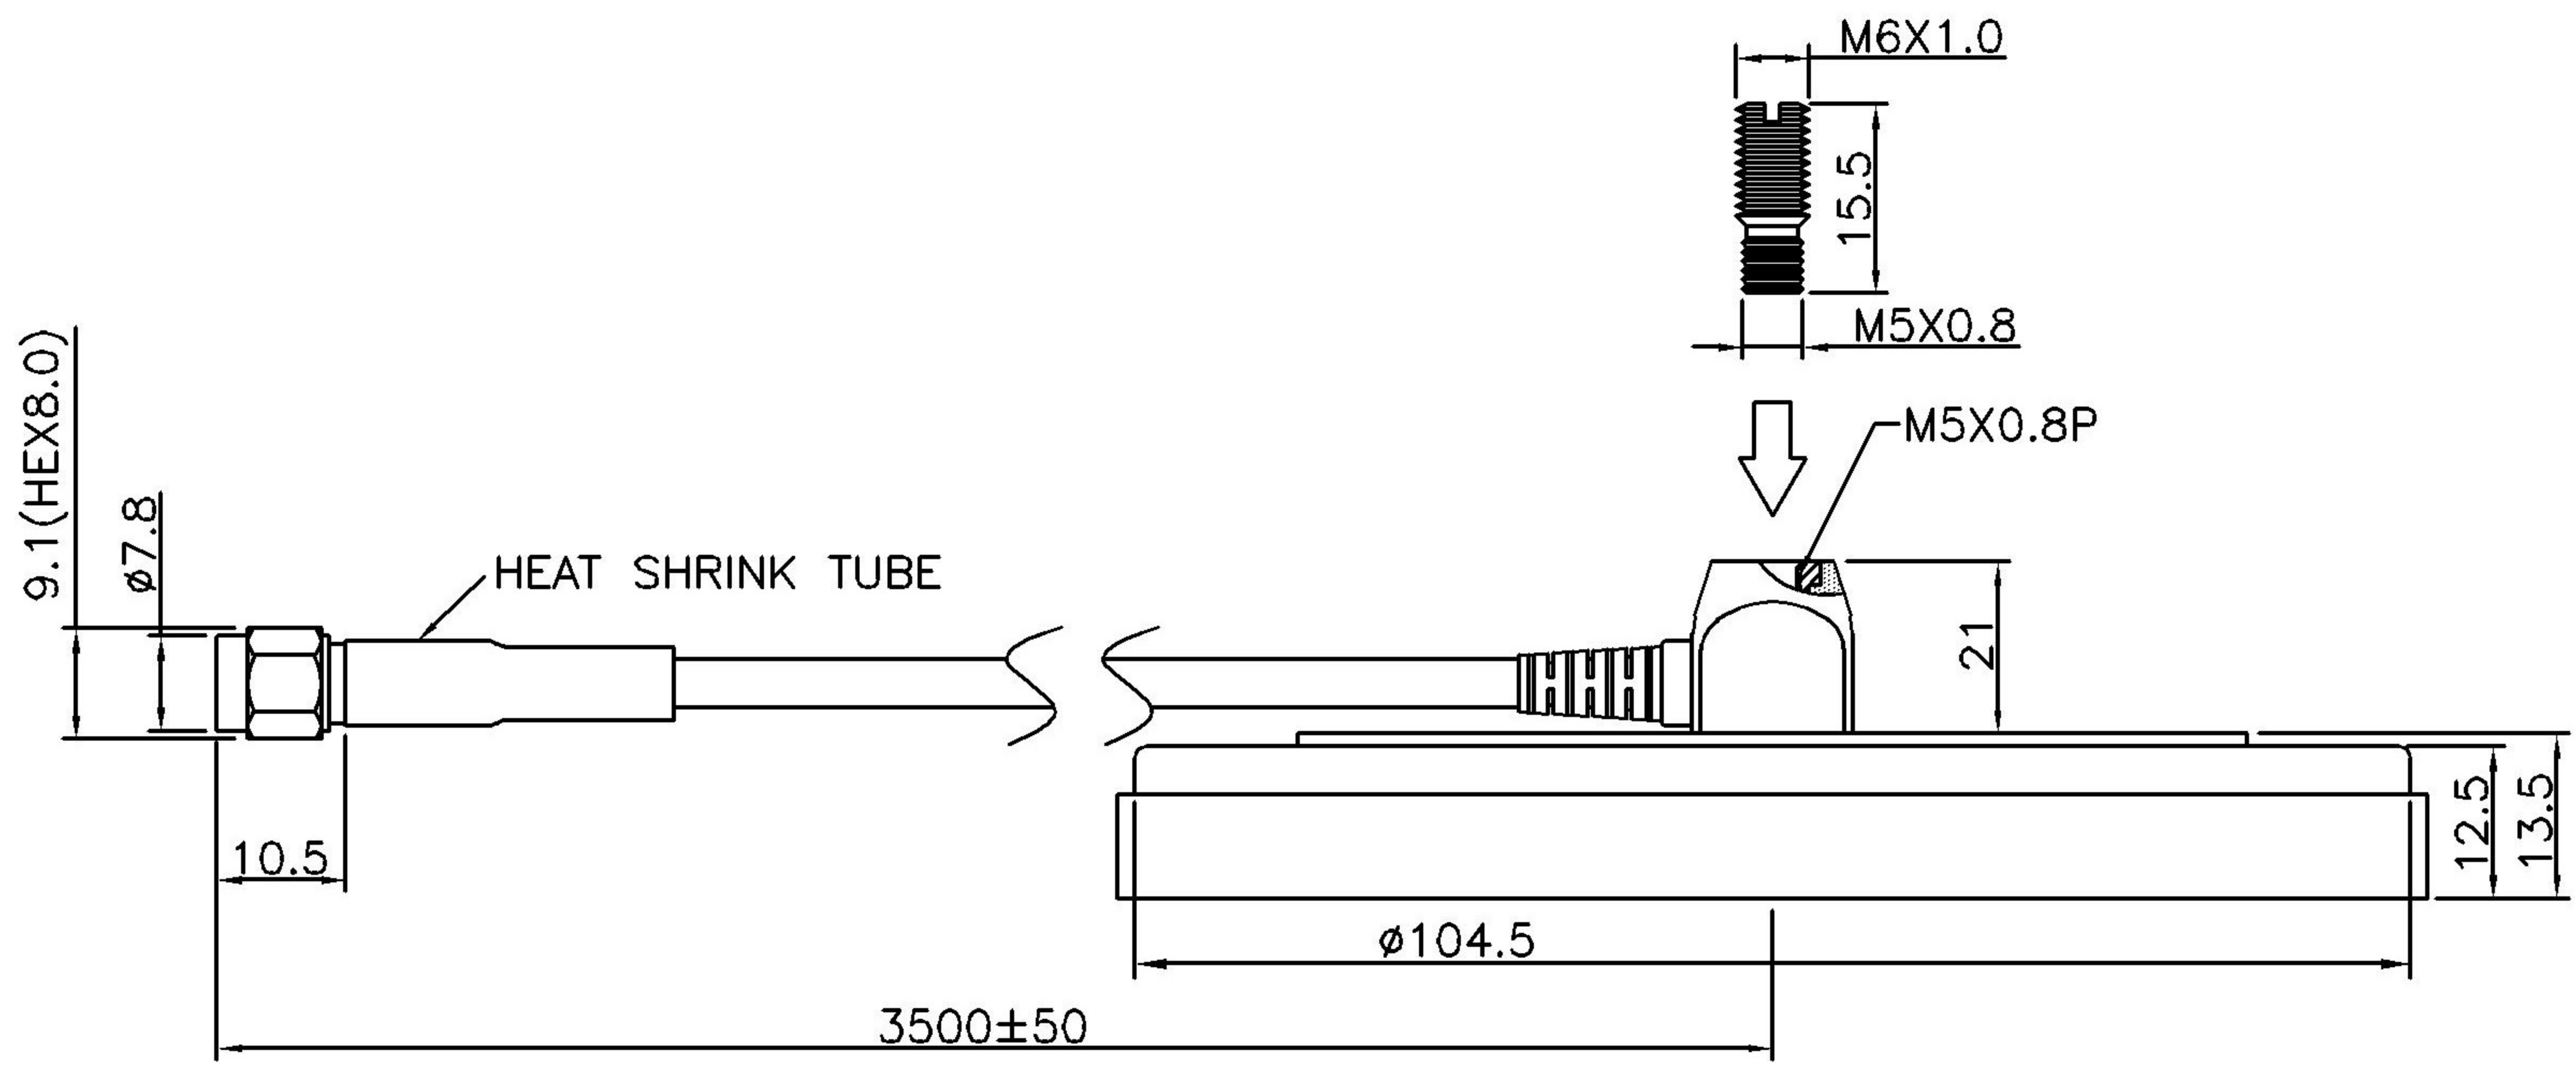

Cable	MR195
OD	ø4.95±0.1mm
Cover	Black
SMA M	Gold

ROHS

ISO 9001
ISO 14001

Material:		Treatment:		TRANSVOICE			
Drawer	Design	Aprov	Tolerance	Unit: mm		TITLE	200-059
			X=±0.5 .X=±0.2 .XX=±0.1 .XXX=±0.05	Ver: A	Scale 1:1	Model NO	
NO	DESCRIPTION	MATERIAL / FINISH	Q'TY	File NO: QR0402	Drawing NO	100-27001-0243	
Part NO							